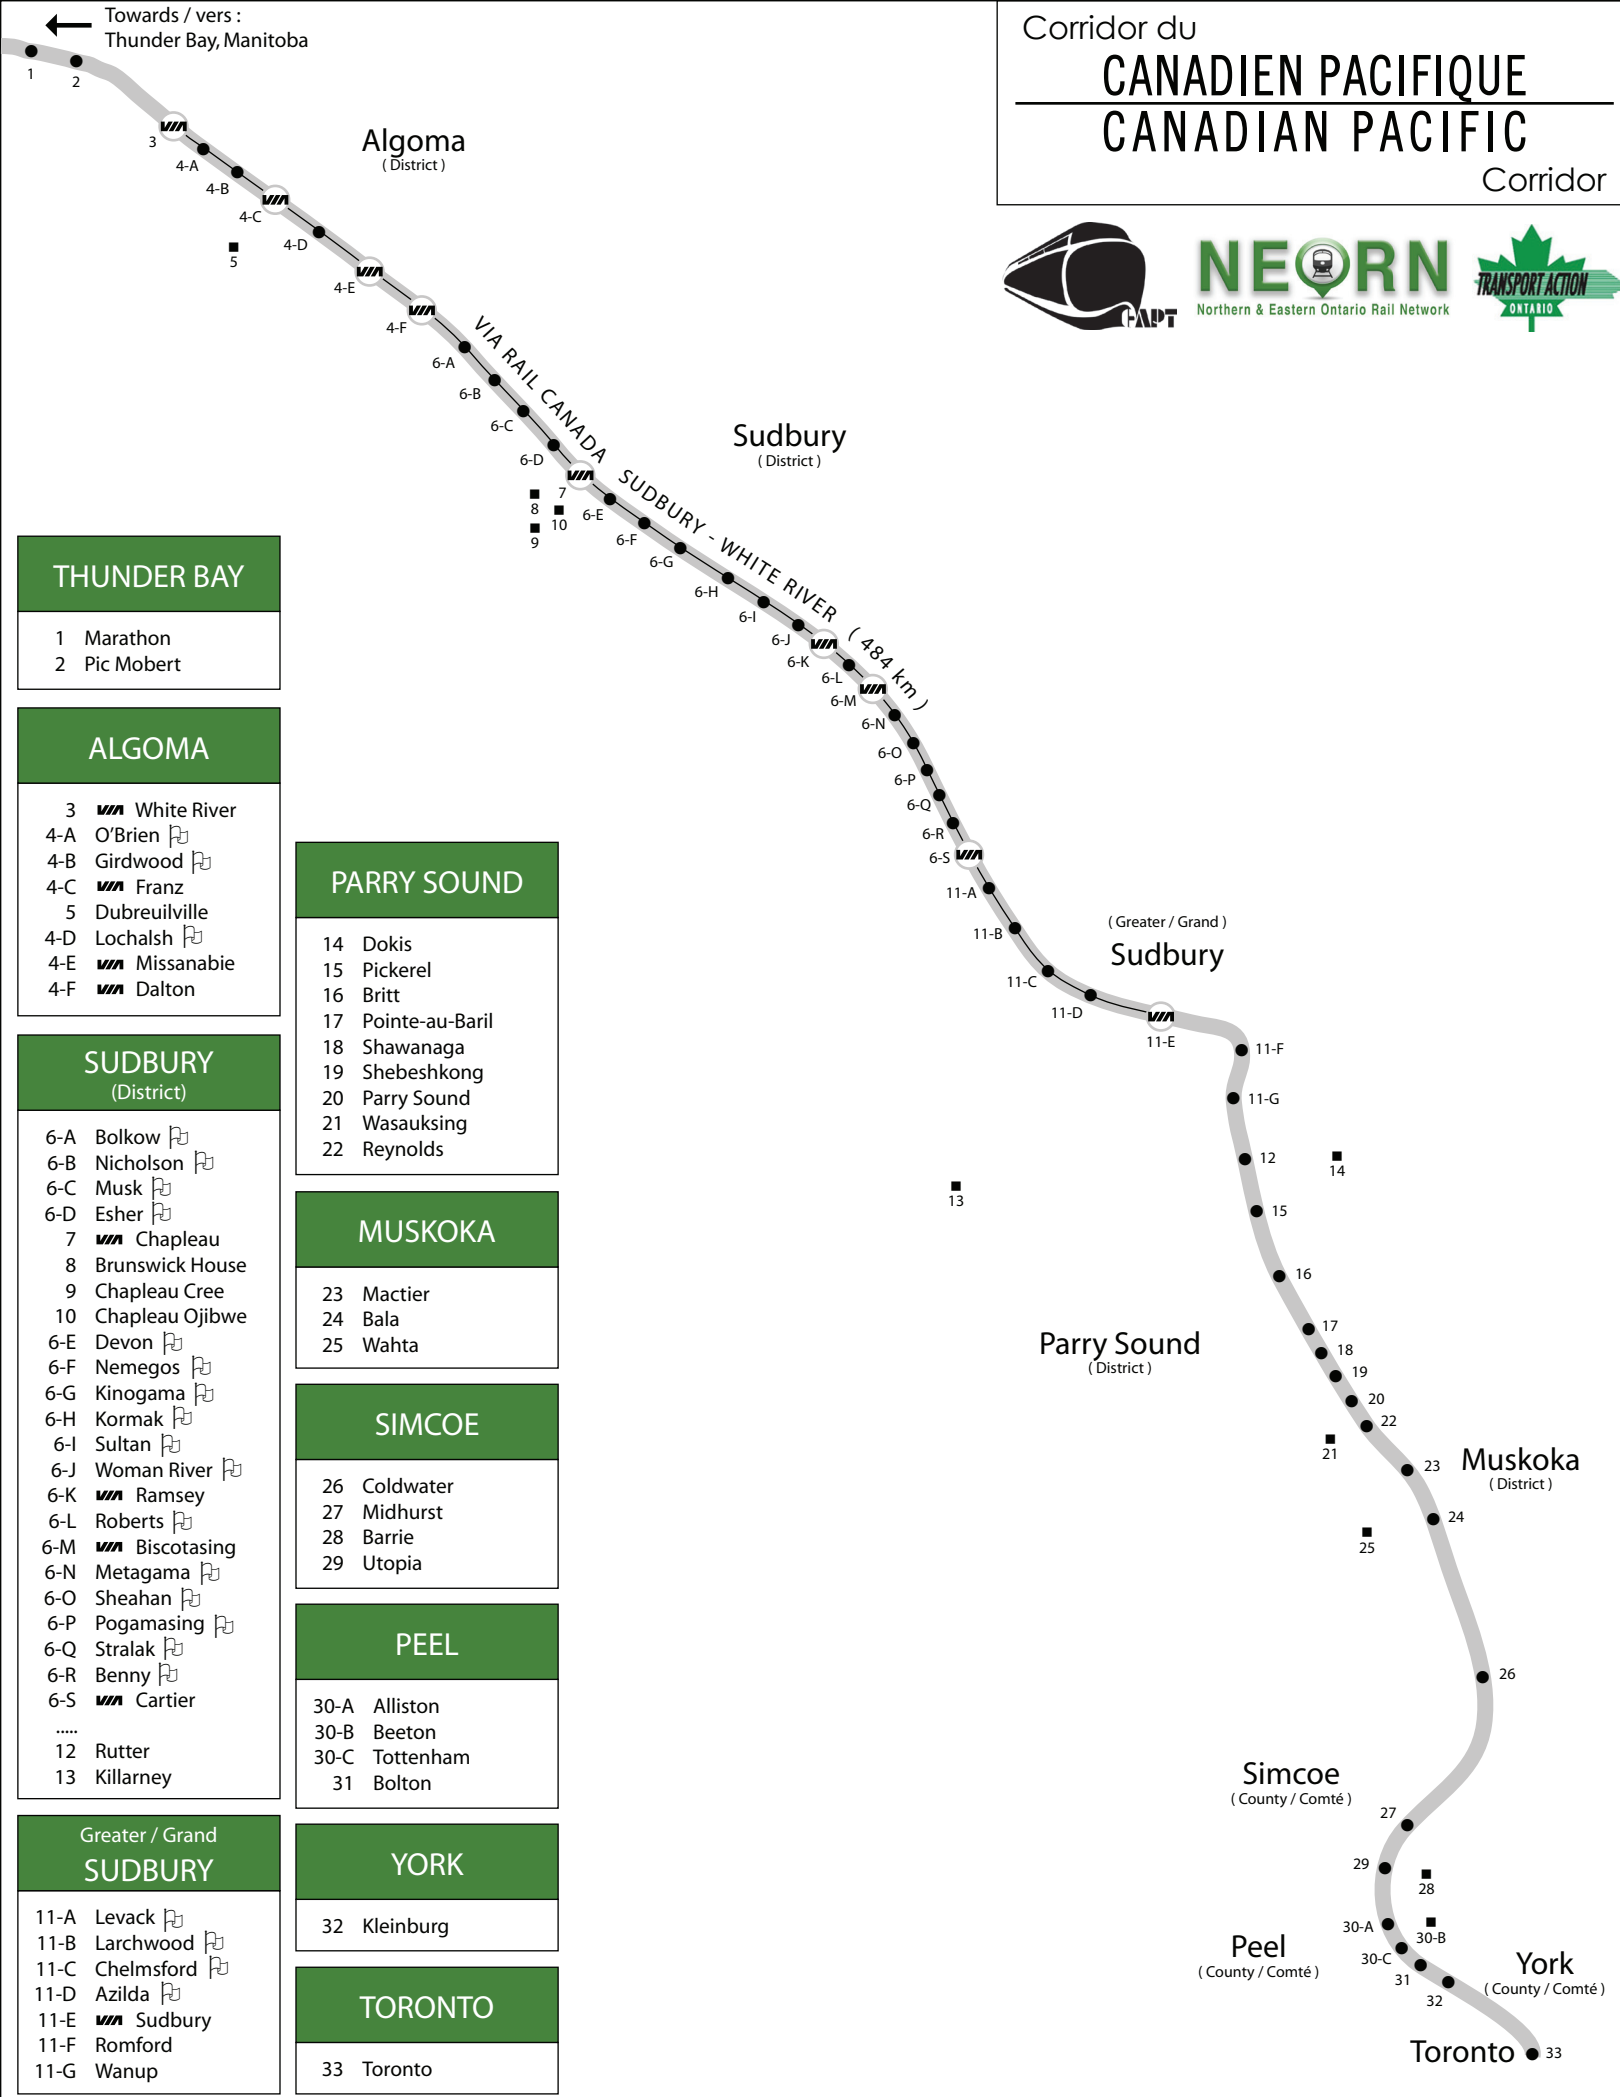

Corridor du
CANADIEN PACIFIQUE
CANADIAN PACIFIC

Corridor

THUNDER BAY	
1	Marathon
2	Pic Mobert

ALGOMA	
3	White River
4-A	O'Brien
4-B	Girdwood
4-C	Franz
5	Dubreuilville
4-D	Lochalsh
4-E	Missanabie
4-F	Dalton

SUDBURY (District)	
6-A	Bolkow
6-B	Nicholson
6-C	Musk
6-D	Esher
7	Chapleau
8	Brunswick House
9	Chapleau Cree
10	Chapleau Ojibwe
6-E	Devon
6-F	Nemegos
6-G	Kinogama
6-H	Kormak
6-I	Sultan
6-J	Woman River
6-K	Ramsey
6-L	Roberts
6-M	Biscotasing
6-N	Metagama
6-O	Sheahan
6-P	Pogamasing
6-Q	Stralak
6-R	Benny
6-S	Cartier
.....	
12	Rutter
13	Killarney

PARRY SOUND	
14	Dokis
15	Pickerel
16	Britt
17	Pointe-au-Baril
18	Shawanaga
19	Shebeshkong
20	Parry Sound
21	Wasauksing
22	Reynolds

MUSKOKA	
23	Mactier
24	Bala
25	Wahta

SIMCOE	
26	Coldwater
27	Midhurst
28	Barrie
29	Utopia

PEEL	
30-A	Alliston
30-B	Beeton
30-C	Tottenham
31	Bolton

YORK	
32	Kleinburg

TORONTO	
33	Toronto

Greater / Grand SUDBURY	
11-A	Levack
11-B	Larchwood
11-C	Chelmsford
11-D	Azilda
11-E	Sudbury
11-F	Romford
11-G	Wanup