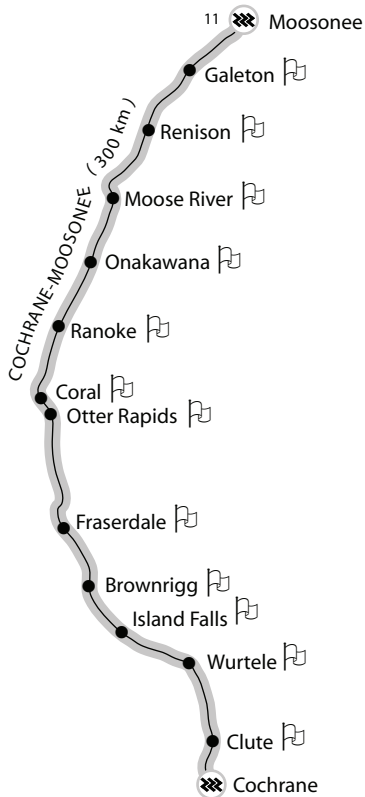

Corridor du NORTHLANDER Corridor

POLAR BEAR EXPRESS

NIPISSING

- 44 ☒ Temagami
- 45 Bear Island 1
- 46-A Tomiko
- 46-B Unorganized North Nipissing District
- 47 West Nipissing Ouest
- 48 Nipissing 10
- 49 ☒ North Bay
-
- 51 Booth
- 52 Bonfield
- 53 Calvin
- 54 Papineau-Cameron
- 55 Mattawa
- 56 Mattawan
- 57 Chisholm

DURHAM

- 85 Beaverton

YORK

- 86 Pefferlaw
- 87 Mount Albert
- 88 Gormley
- 89 Richmond Hill

TORONTO

- 90 ☒ Toronto

PARRY SOUND

- 50 Derland
-
- 58-A Powassan
- 58-B Trout Creek
- 59 Parry Sound
- 60 Nipissing
- 61 Unorganized Centre Parry Sound District
- 62 Machar
- 63 ☒ South River
- 64 Strong
- 65 Magnetawan
- 66 Ryerson
- 67 Sundridge
- 68 Joly
- 69 Armour
- 70 Burk's Falls
- 71-A Emsdale
- 71-B Novar
- 72 Kearney
- 73 McMurrich/Monteith

COCHRANE

- 1 Calstock
- 2 ☒ Hearst
- 3-A Val Côté
- 3-B Mattice
- 4 Opatatika
- 5 Val Rita-Harty
- 6 ☒ Kapuskasing
- 7 Moonbeam
- 8-A Fauquier
- 8-B Strickland
- 9 ☒ Smooth Rock Falls
- 10 ☒ Driftwood
- 11 ☒ Moosonee
- 12 ☒ Cochrane
- 13-A New Post 69 A
- 13-B New Post 69
- 14 ☒ Porquis Jct.
- 15-A Val Gagné
- 15-B ☒ Matheson
- 15-C Ramore
- 16 Flying Post 73
- 17-A ☒ Timmins
- 17-B ☒ South Porcupine
- 18 Abitibi 70
- 19 Unorganized South East Cochrane District

TIMISKAMING

- 20 ☒ Swastika
- 21 Matachewan 72
- 22 Matachewan
- 23 McGarry
- 24 Larder Lake
- 25 Unorganized West Timiskaming District
- 26 Krugerdorf
- 27 ☒ Englehart
- 28 James
- 29 Charlton & Dack
- 30 Évanturel
- 31 Hilliard
- 32 Brethour
- 33 Casey
- 34 Harley
- 35 Earlton
- 36 Thornloe
- 37 Kerns
- 38-A ☒ New Liskeard
- 38-B Haileybury
- 39 Harris
- 40 ☒ Cobalt
- 41 Hudson
- 42 Coleman
- 43 Latchford