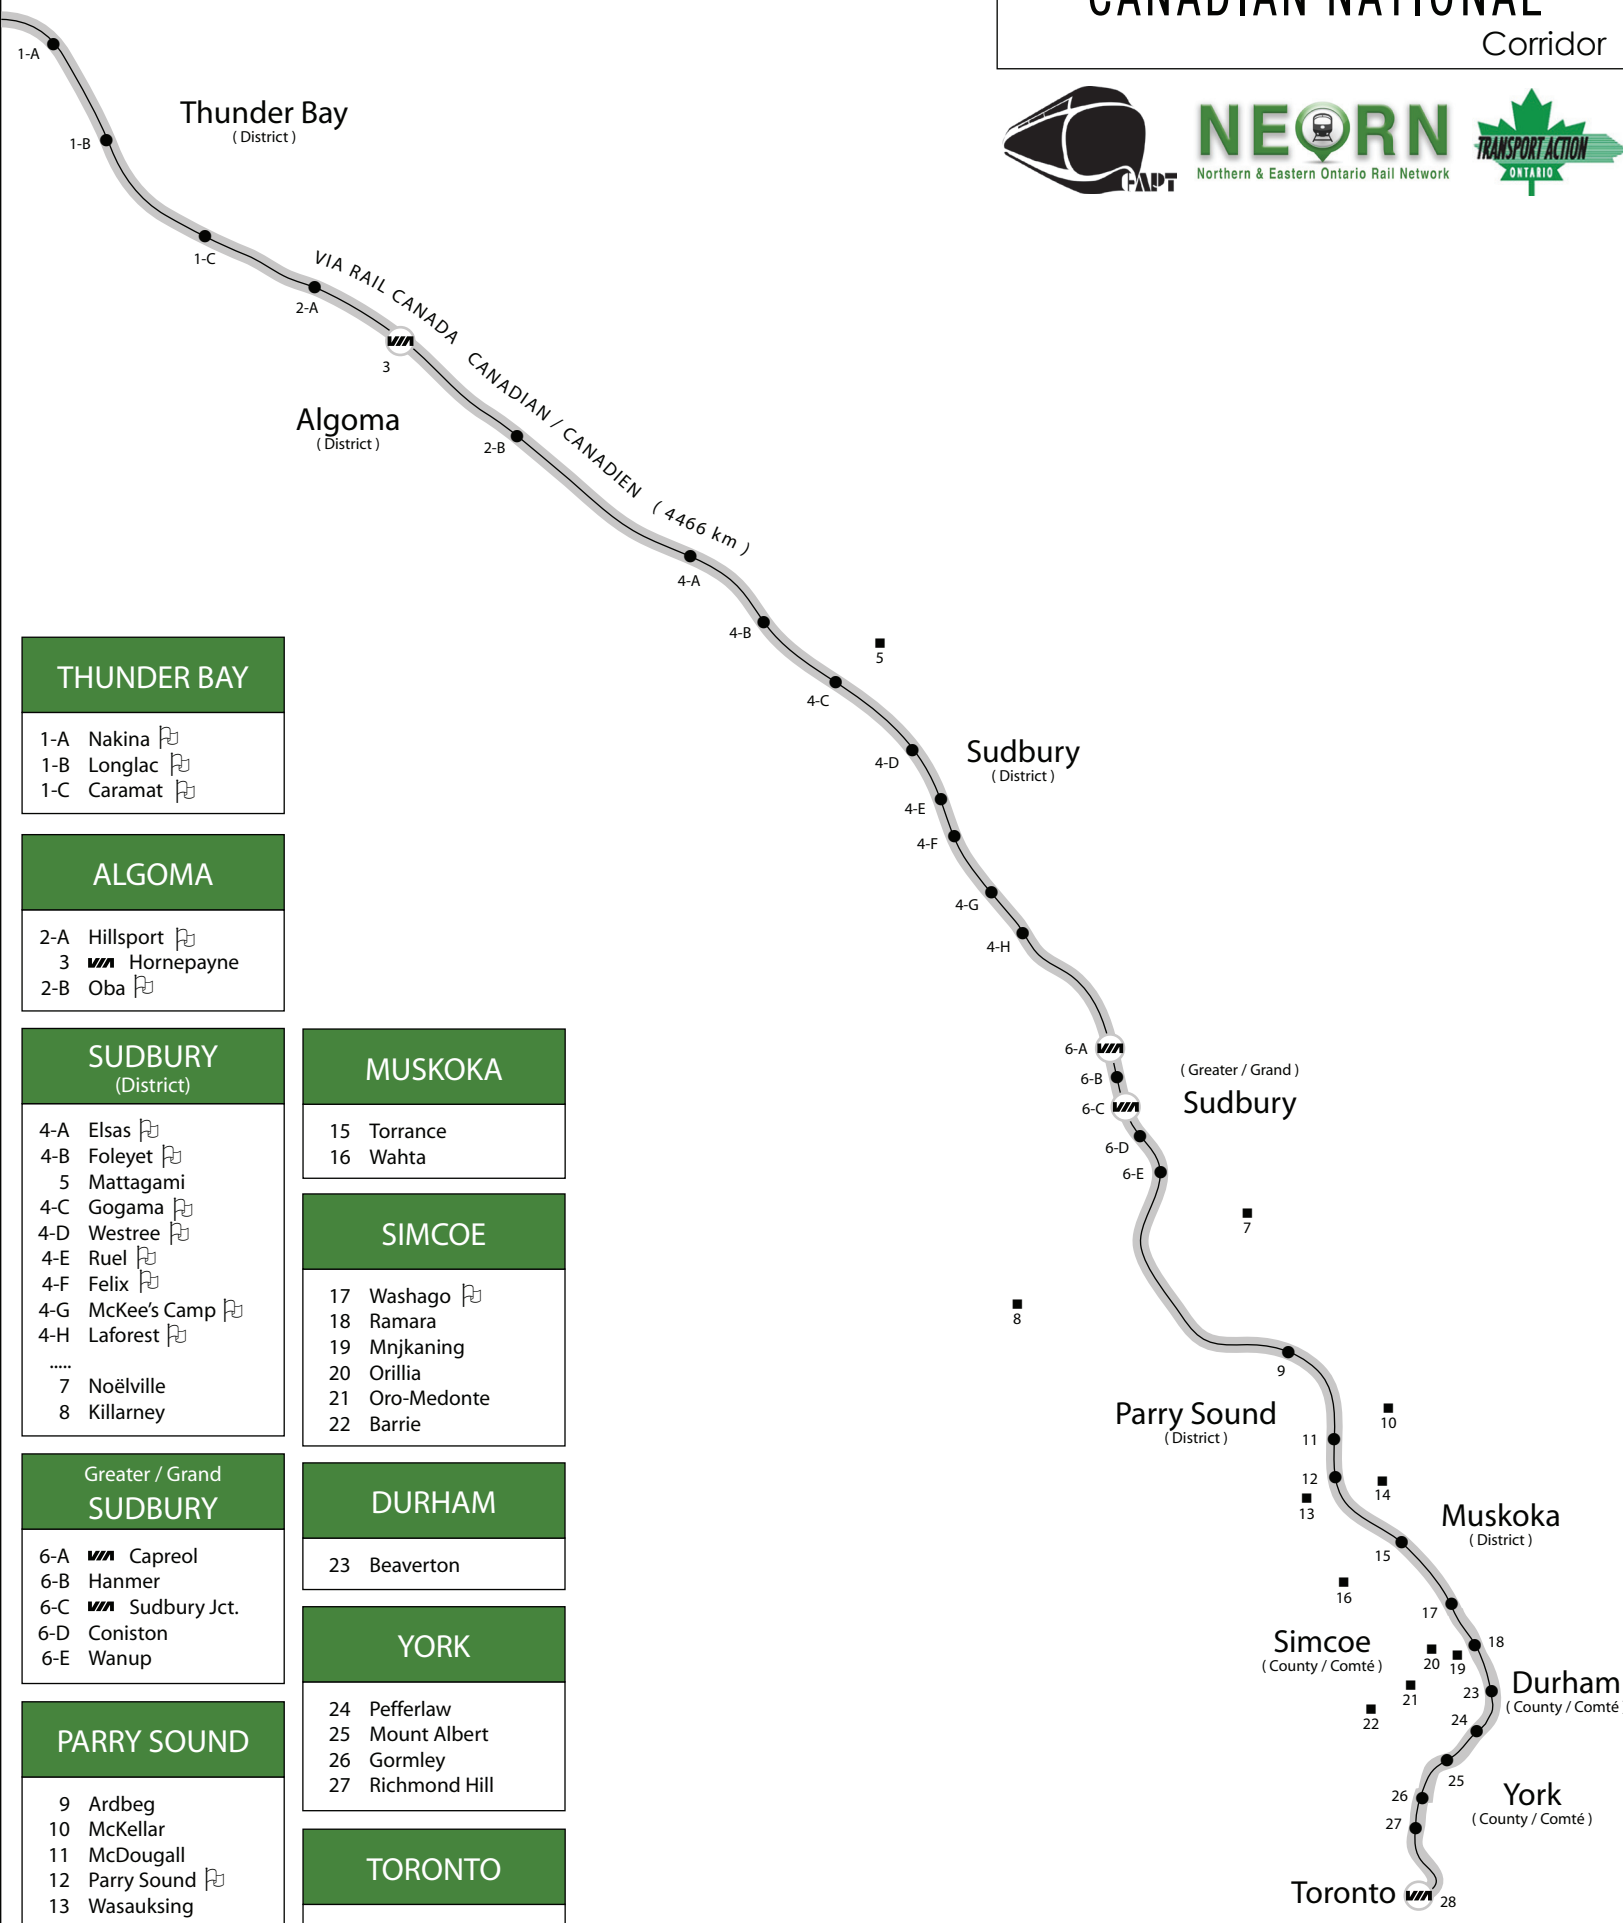

Towards / vers :
Sioux Lookout, Manitoba

Corridor du
CANADIEN NATIONAL
CANADIAN NATIONAL
Corridor

THUNDER BAY	
1-A	Nakina
1-B	Longlac
1-C	Caramat

ALGOMA	
2-A	Hillspoint
3	Hornepayne
2-B	Oba

SUDBURY (District)	
4-A	Elsas
4-B	Foleyet
5	Mattagama
4-C	Gogama
4-D	Westree
4-E	Ruel
4-F	Felix
4-G	McKee's Camp
4-H	Laforest
.....	
7	Noëlville
8	Killarney

MUSKOKA	
15	Torrance
16	Wahta

SIMCOE	
17	Washago
18	Ramara
19	Mnjkaning
20	Orillia
21	Oro-Medonte
22	Barrie

Greater / Grand SUDBURY	
6-A	Capreol
6-B	Hanmer
6-C	Sudbury Jct.
6-D	Coniston
6-E	Wanup

DURHAM	
23	Beaverton

PARRY SOUND	
9	Ardbeg
10	McKellar
11	McDougall
12	Parry Sound
13	Wasauksing
14	Orrville

YORK	
24	Pefferlaw
25	Mount Albert
26	Gormley
27	Richmond Hill

TORONTO	
28	Toronto